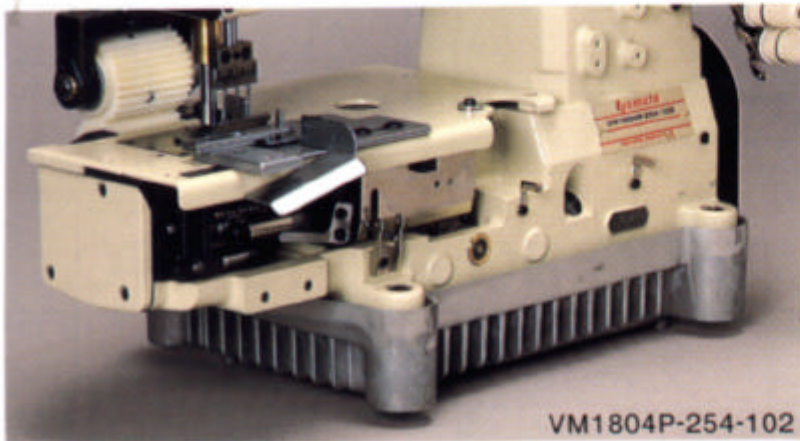

# VM1800 CLASS

LOOPER IN LINE OF FEED, WITH REAR PULLER,  
MULTI-NEEDLE DOUBLE CHAINSTITCH MACHINE

FOR ATTACHING WOVEN ELASTIC BAND

**AT THE WAIST OF JOGGING PANTS, ETC.**

FOR ATTACHING ELASTIC BAND AT THE WAIST OF JOGGING PANTS, ETC.

Cylinder bed, looper in line of feed, double chainstitch machine with looper uncoupling device for easy threading, push button stitch length regulator and puller feed.

VM1804P-254-102

**REAR PULLER**

Standard(Gear Type)    Extra(Plain Nylon)

Sewing speed : up to 4500 s.p.m.

stitch length : 1.4~3.6mm

needle : UY113GS

needle stroke : 33mm

adjustment of feeding : push button system

lubrication : automatic lubrication

● Model with NG

The machine without needle gauge parts(Stitch Plate, Presser Foot and Feed Dog) is available on request for various purposes. Please refer to under classification table.